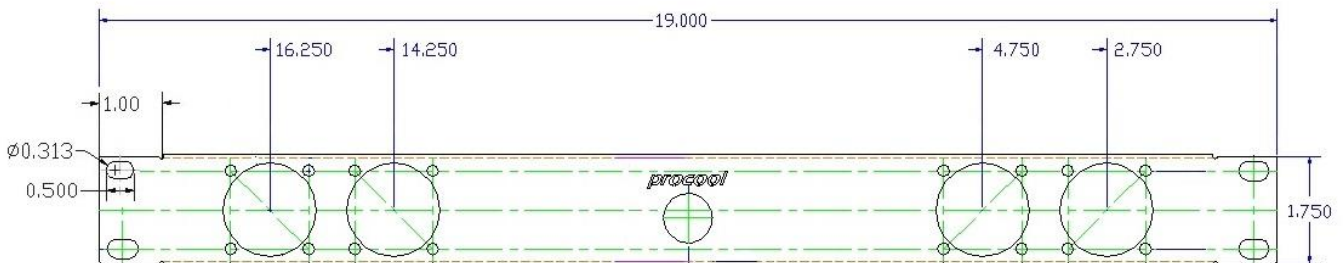

**Manufacturer:** PROCOOL LLC

**Model No.** TV2240 (intake), TV2240-E (exhaust)

**Description:** High power 1U rack mount cooling system

**Specifications:**

Panel Size	(1U) 19" x 1.75" x 1.5"
Panel Color / Material	Black Powder Coat / Metal
Fans	4
Fan Model	Procool TV40
Fan Size	40mm x 40mm x 20mm
Bearings	Dual Ball bearings
Fan Speed	6000 RPM
Air Flow (per fan)	7.17 CFM
Air Flow (combined)	28 CFM
Static Pressure (per fan)	4.10mm H <sub>2</sub> O
Noise (per fan)	26 dBA
Noise (combined)	32 dBA
Power consumption	2.88 W
Current draw	0.24 A
Power Supply	100-240 VAC - 12VDC/1A
Power Supply AC Connector	NEMA 1-15P
Power Supply DC Connector	2.1mm barrel plug
Grills/Guards	Black Wire
Weight	1 lb. 8 oz.